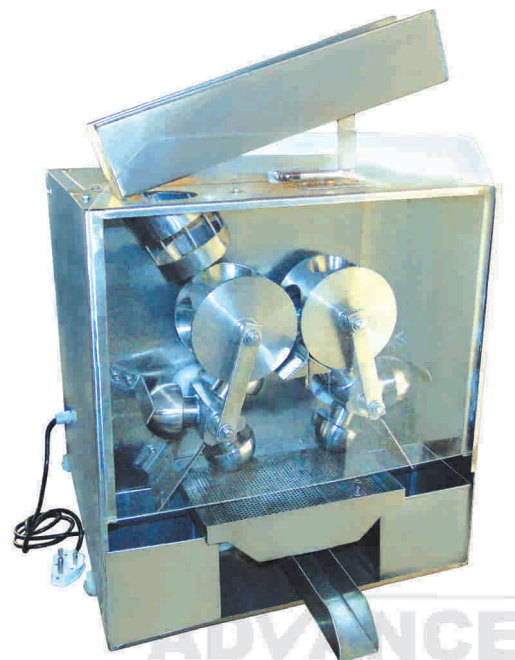

## Juice Processing & Bottling Machinery

### Lemon / Orange Juice Machine

This is a heavy duty machine suitable for continuous "Cold Press" extraction of juice from unpeeled whole lemons/Oranges. The machine for lemons and Oranges although similar in appearance have different cup diameters. Both machines can process 30 fruits per minute.

The machine is made out of SS 304 and is robust. It has a 1 HP 1 ph geared motor inside. Unpeeled Lemons/Oranges are placed in the chute above the machine. As they roll into the machine one after the other, the fruits are cut in half by the center blade – one half of the fruit is squeezed by the left hand rotating cups and the right hand by the rotating cups on the right side. Juice passes through a stainless steel mesh and out of the machine through a chute in the middle at the bottom of the machine where it can be collected. The squeezed peels with the flesh and seeds are ejected on both sides of the machine.

The machine can be installed on a table and connected to a 230 V 15 A power socket. It requires very little maintenance other than the complete cleaning of the machine after use. An acrylic sheet is provided in the front so the extraction process is visible and at the same time there is no splashing. This sheet can be taken off for cleaning of the front portion of the machine. The machine can extract almost 90% of the juice content of each fruit – but this depends on its ripeness.